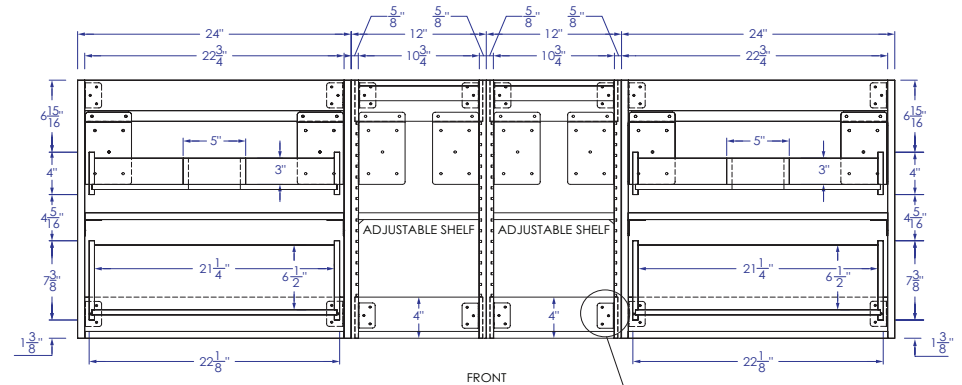

IMPORTANT NOTE Please install product according to installation instructions.