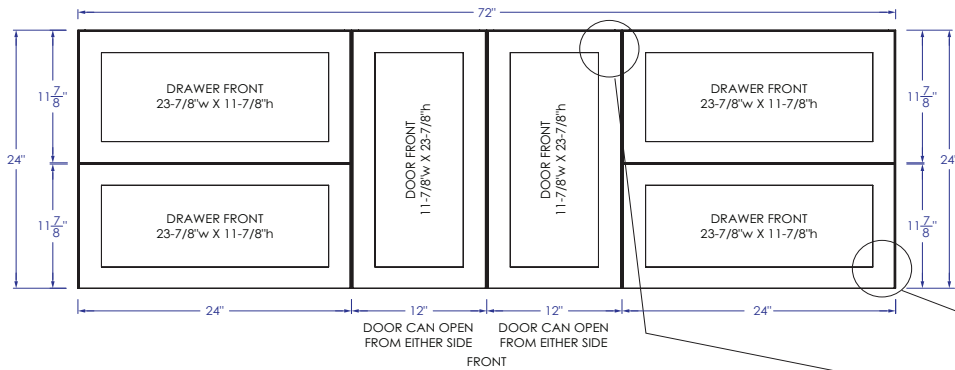

72" FLOATING MODULAR (24" VANITY + 12" ADD-ON + 12" ADD-ON + 24" VANITY) DMV2402 + DMSC12 + DMSC12 + DMV2402

VANITY FEATURES

- Designed & Made in Canada
- Premium Select Canadian Maple & Birch Solid Wood and Plywood
- BLUM® European style six-way soft close 110-degree door hinges.
- RICHELIEU® Full Extension concealed soft-close undermount slides.
- Match finished interior cabinet
- Edge-banded drawer with lacquer maple finish
- Handles sold separately and not pre-drilled for design convenience
- 4 Drawer, 2 Door

Our products are constructed to maintain close dimensional tolerances that may vary slightly during the manufacturing of materials; normally +/- 1/8", occasionally more. In most cases, this slight variation does not affect installation, appearance or function. We recommend that you measure the actual cabinet before you frame, design or finish the space for your vanity. We can not be held responsible by the end user if this guideline is not followed. We reserve the right to make revisions without prior notice to product specifications.

SPECIFICATION SHEET

72" FLOATING MODULAR (24" VANITY + 12" ADD-ON + 12" ADD-ON + 24" VANITY)

DMV2402 + DMSC12 + DMSC12 + DMV2402

IMPORTANT NOTE Please install product according to installation instructions.