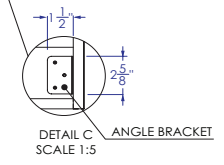

IMPORTANT NOTE Please install product according to installation instructions.