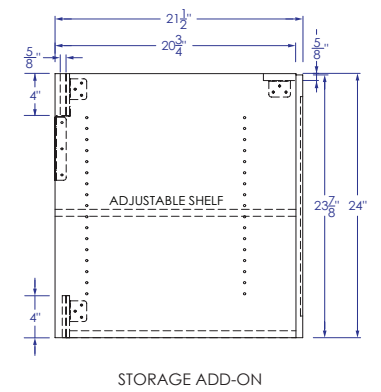

IMPORTANT NOTE Please install product according to installation instructions.