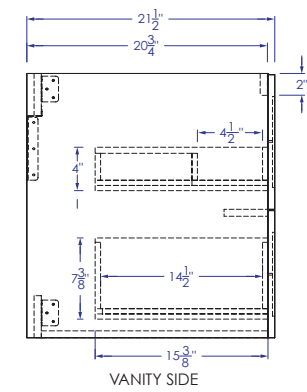

IMPORTANT NOTE Please install product according to installation instructions.