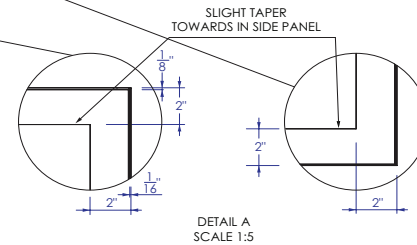

IMPORTANT NOTE Please install product according to installation instructions.