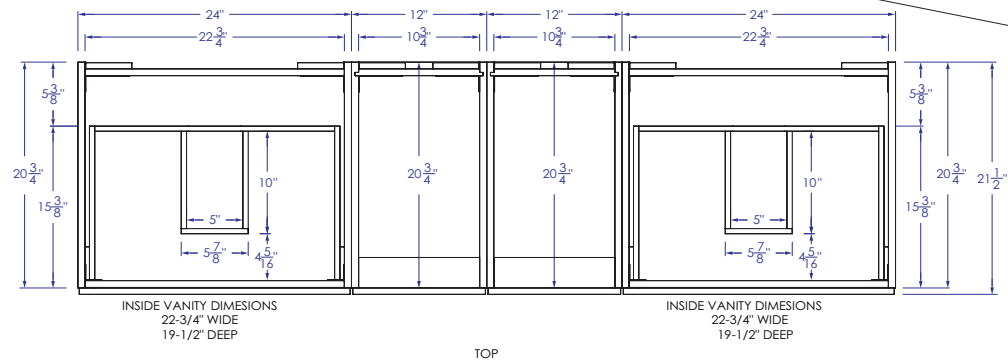

IMPORTANT NOTE Please install product according to installation instructions.