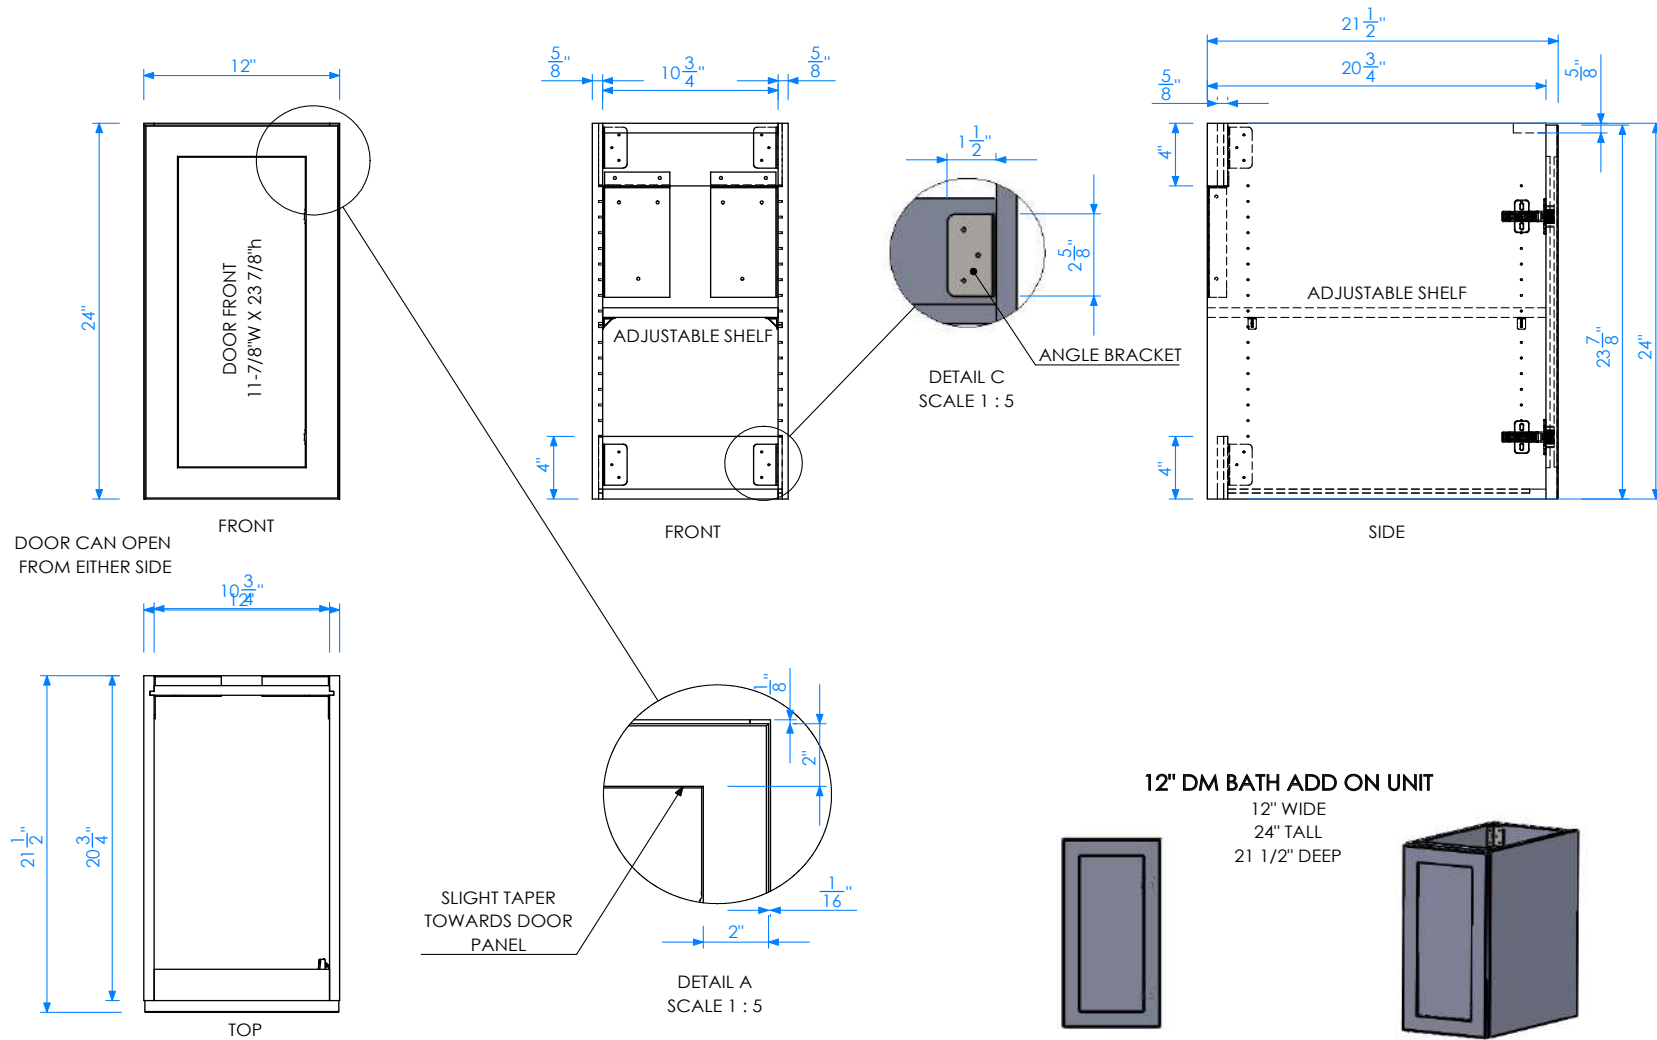

**SPECIFICATION SHEET**  
**MODULAR**  
**12" STORAGE CABINET ATTACHMENT**  
**DMSC12**

**VANITY FEATURES**

- Designed & Made in Canada
- Premium Select Canadian Maple & Birch Solid Wood and Plywood
- BLUM® European style six-way soft close 110-degree door hinge.
- Match finished interior cabinet
- Handles sold separately and not pre-drilled for design convenience
- 1 Door, 1 Shelf

**DM BATH 2-YEAR LIMITED WARRANTY**

For warranty details visit [www.dmbath.com](http://www.dmbath.com)

**RELATED PRODUCTS** Sold Separately

- DMV2402 24" Floating Vanity Cabinet
- DMV3002 30" Floating Vanity Cabinet
- DMV3602 36" Floating Vanity Cabinet
- DMMT24 24" Modular Make-Up Attachment
- DMMT30 30" Modular Make-Up Attachment

**DOOR STYLE OPTIONS**

SLAB PANEL (SL)

2" SHAKER PANEL (SH)

**WOOD FINISH OPTIONS**

For full colour options visit [www.dmbath.com](http://www.dmbath.com)

**SPECIFICATION VARIANCE**

Our products are constructed to maintain close dimensional tolerances that may vary slightly during the manufacturing of materials; normally +/- 1/8", occasionally more. In most cases, this slight variation does not affect installation, appearance or function. We recommend that you measure the actual cabinet before you frame, design or finish the space for your vanity. We can not be held responsible by the end user if this guideline is not followed. We reserve the right to make revisions without prior notice to product specifications.

**SPECIFICATION SHEET**  
**MODULAR**  
**12" STORAGE CABINET ATTACHMENT**  
**DMSC12**

**IMPORTANT NOTE** Please install product according to installation instructions.