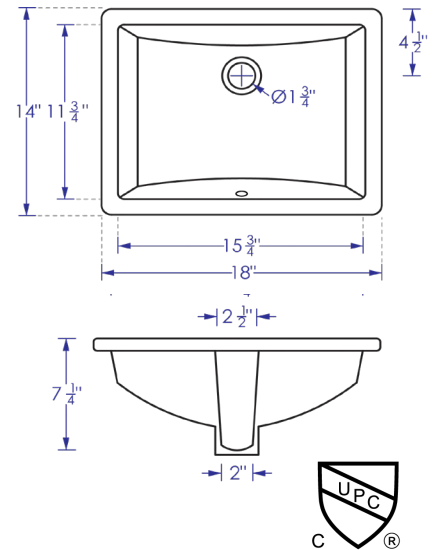

SPECIFICATION SHEET
61" DOUBLE QUARTZ COUNTERTOP
DMT61 STANDARD / DMT61P PREMIUM

61" DOUBLE UNDERMOUNT COUNTERTOP WITH OXFORD UNDERMOUNT SINK (DMS01W)
DMT61-02 STANDARD / DMT61P-02 PREMIUM