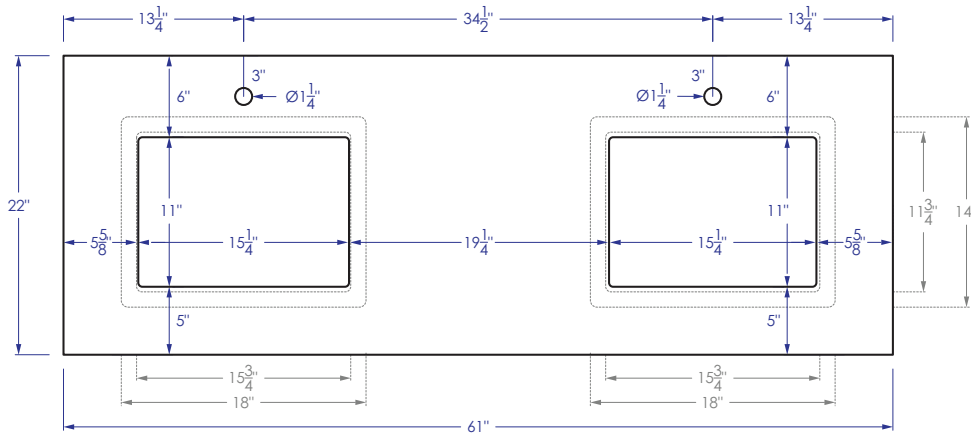

SPECIFICATION SHEET
61" DOUBLE QUARTZ COUNTERTOP
DMT61 STANDARD / DMT61P PREMIUM

61" DOUBLE UNDERMOUNT COUNTERTOP WITH OXFORD UNDERMOUNT SINK (DMS01W)
DMT61-02 STANDARD / DMT61P-02 PREMIUM