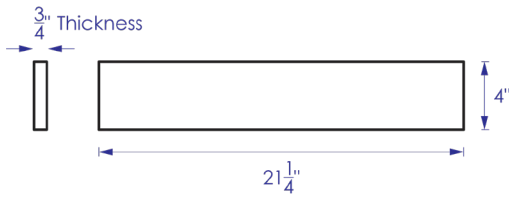

QUICK SPECIFICATION LOOKUP FREQUENTLY BOUGHT TOGETHER

RELATED PRODUCTS (Sold Separately)

- DMV60DS 60" Double Freestanding Vanity Cabinet
- DMB61 61" Quartz Backsplash
- DMB21 21 1/4" Quartz Sidesplash

DMB21 21.25" QUARTZ SIDESPLASH