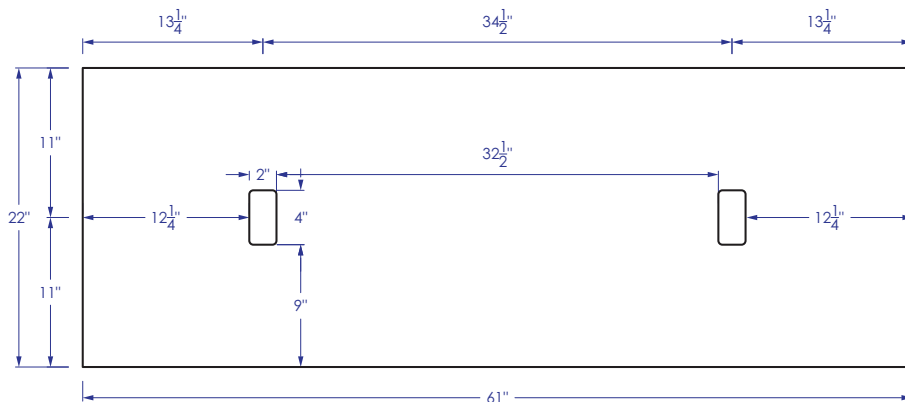

61" DOUBLE VESSEL SINK CUT QUARTZ COUNTERTOP
DMT61-22 STANDARD / DMT61P-22 PREMIUM

SIDE PROFILE VIEW