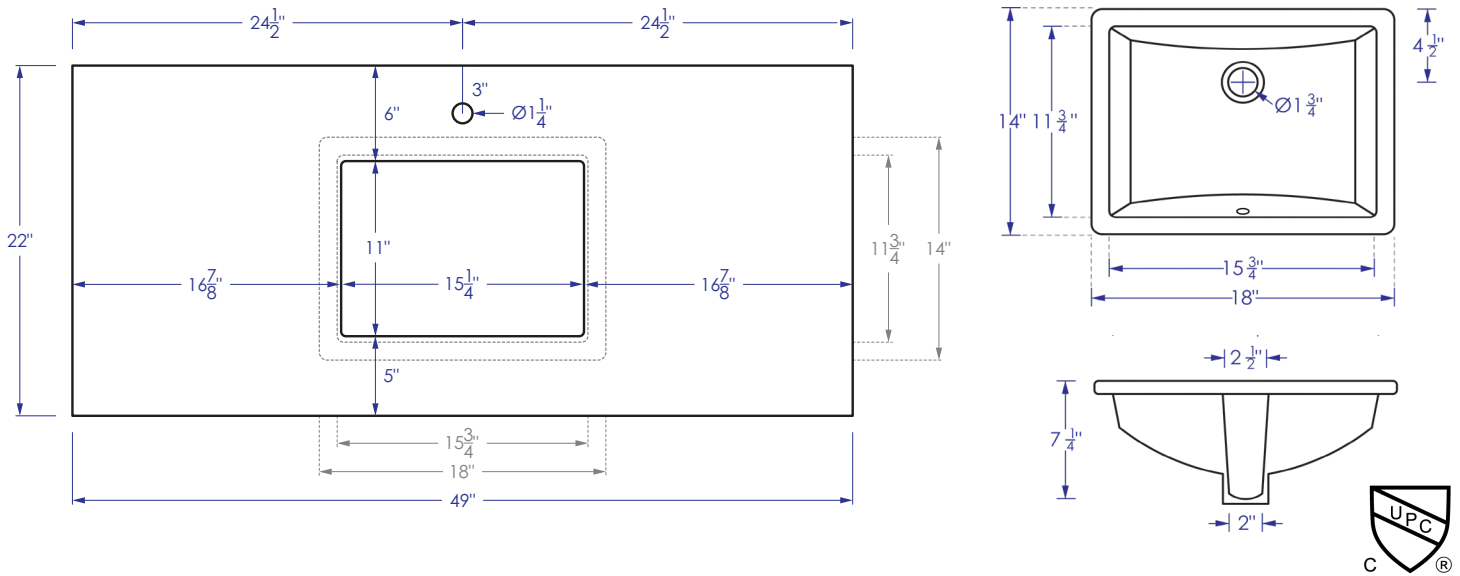

SPECIFICATION SHEET
49" QUARTZ COUNTERTOP
DMT49 STANDARD / DMT49P PREMIUM

49" UNDERMOUNT COUNTERTOP WITH OXFORD UNDERMOUNT SINK (DMS01W)
DMT49-01 STANDARD / DMT49P-01 PREMIUM