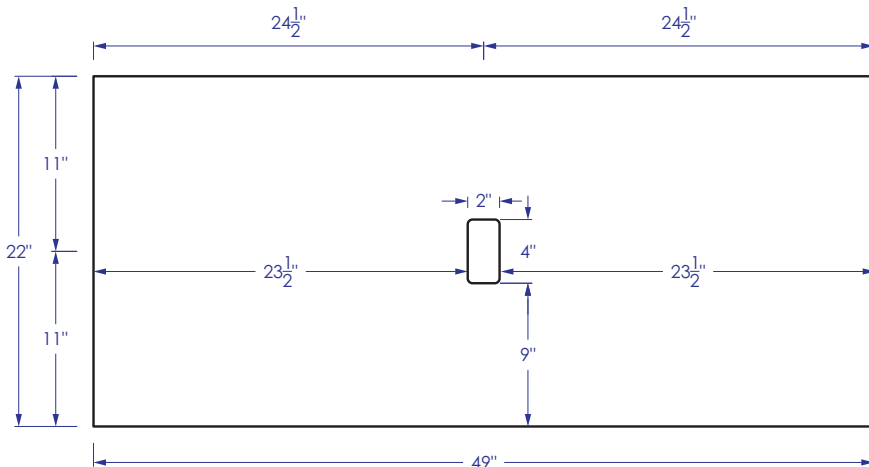

49" VESSEL SINK CUT QUARTZ COUNTERTOP
DMT49-11 STANDARD / DMT49P-11 PREMIUM

SIDE PROFILE VIEW