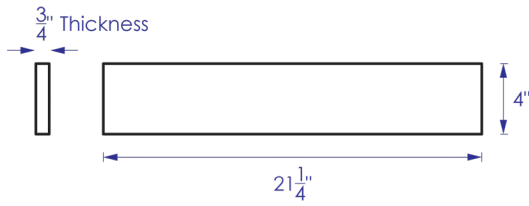

QUICK SPECIFICATION LOOKUP FREQUENTLY BOUGHT TOGETHER

RELATED PRODUCTS (Sold Separately)

- DMV4801 48" Freestanding Vanity Cabinet
- DMV4802 48" Floating Vanity Cabinet
- DMB49 49" Quartz Backsplash
- DMB21 21 1/4" Quartz Sidesplash

DMB21 21.25" QUARTZ SIDESPLASH