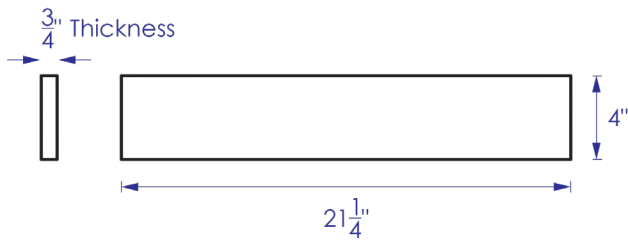

QUICK SPECIFICATION LOOKUP FREQUENTLY BOUGHT TOGETHER

RELATED PRODUCTS (Sold Separately)

- DMV2401 24" Freestanding Vanity Cabinet
- DMV2402 24" Floating Vanity Cabinet
- DMB25 25" Quartz Backsplash
- DMB21 21 1/4" Quartz Sidesplash

DMB21 21.25" QUARTZ SIDESPLASH