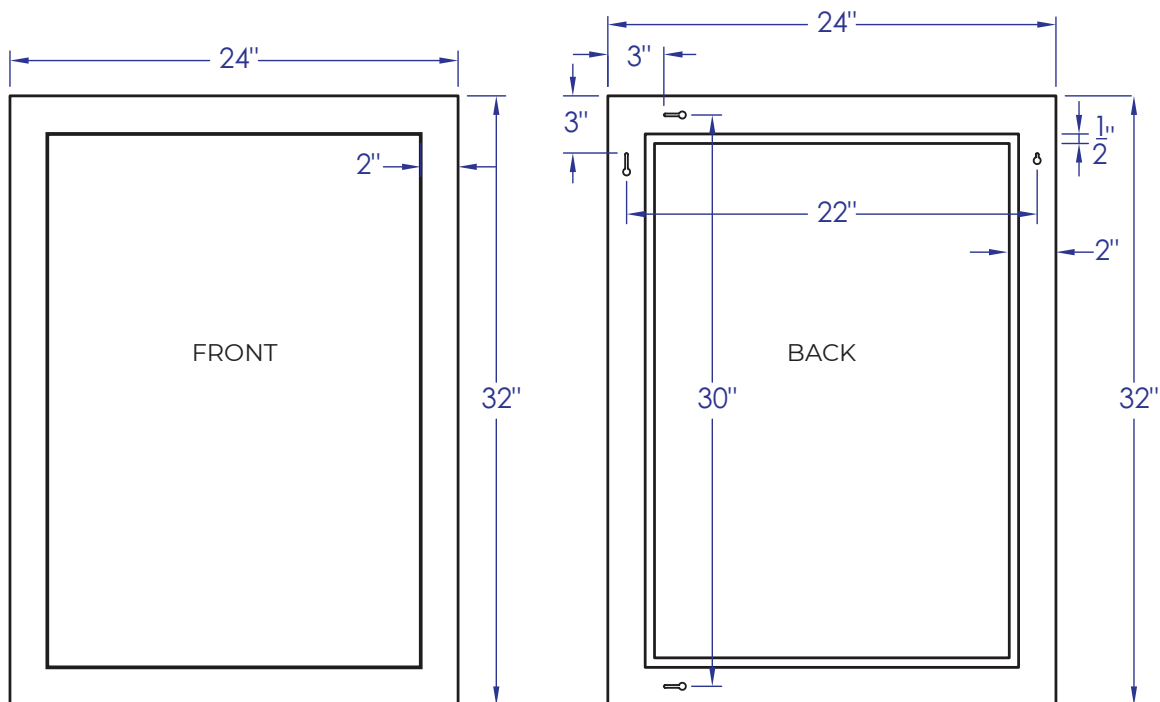

### 24" MIRROR WITH WOOD FRAME

#### SPECIFICATION VARIANCE

Our products are constructed to maintain close dimensional tolerances that may vary slightly during the manufacturing of materials; normally +/- 1/8", occasionally more. All stated sizes are nominal. In most cases, this slight variation does not affect installation, appearance or function. We reserve the right to make revisions without prior notice to product specifications.