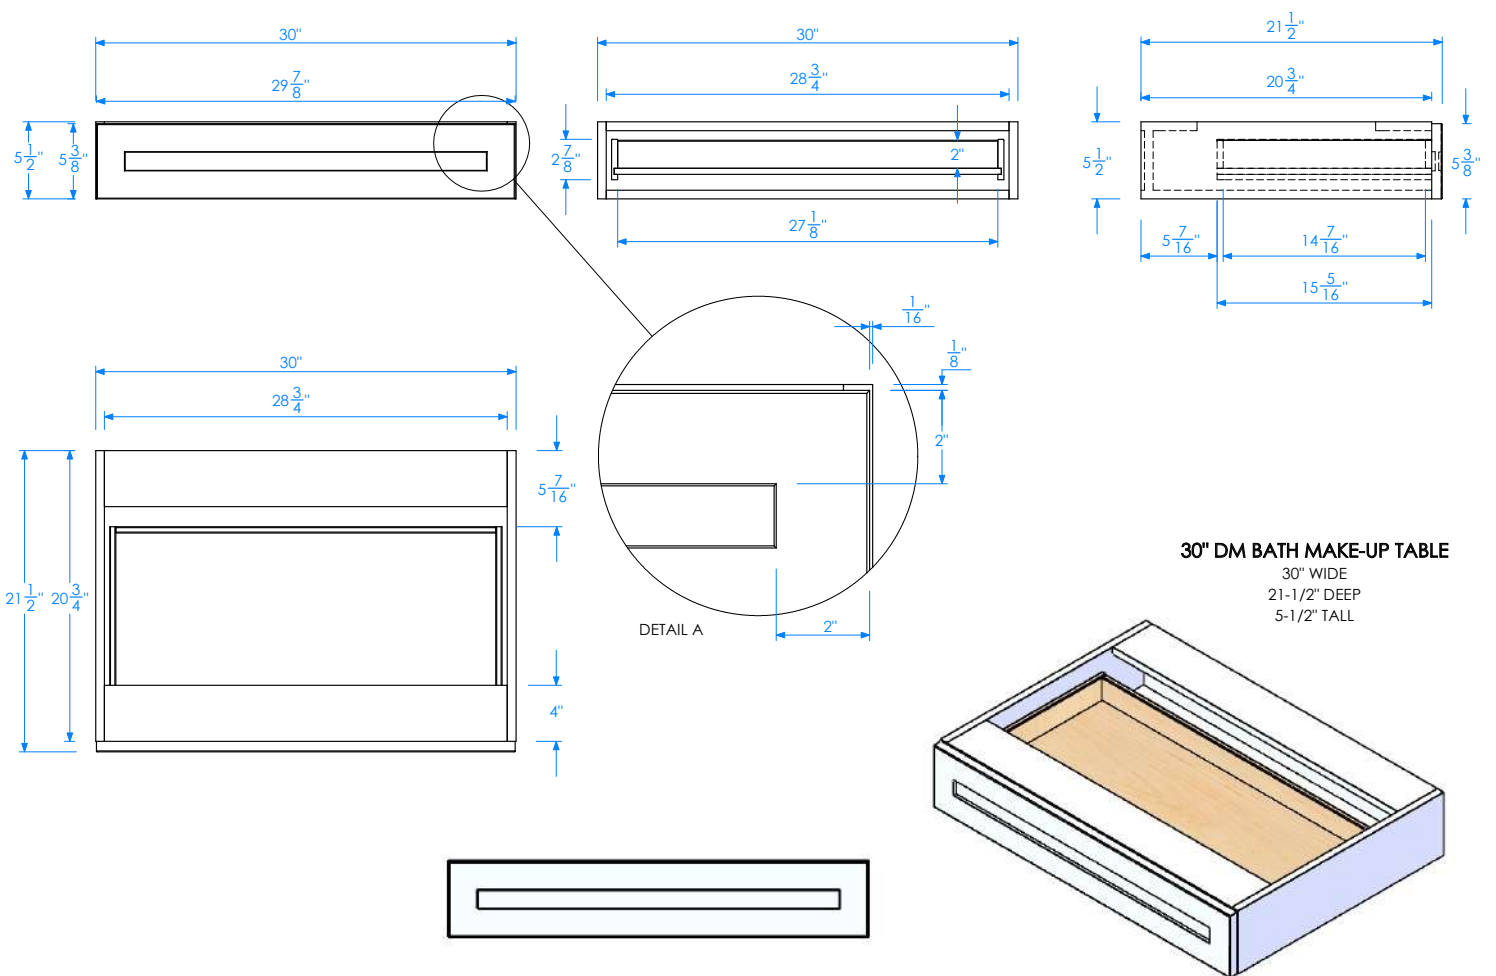

SPECIFICATION SHEET

30" MAKE-UP MODULAR ATTACHMENT

DMMT30

VANITY FEATURES

- Designed & Made in Canada
- Premium Select Canadian Maple & Birch Solid Wood and Plywood
- RICHELIEU® Full Extension concealed soft-close undermount slides.
- Match finished interior cabinet
- Edge-banded interior drawer with lacquer maple finish
- Handles sold separately and not pre-drilled for design convenience
- 1 Drawer

- DMMT24 24" Make-Up Modular Attachment
- DMSC1801 18" Storage Cabinet Modular Attachment
- DMV2401-7201 24, 30", 36", 48, 60"SS, 60"DS, 72"DS Freestanding Vanity
- DMV2402-3602 24", 30", 36" Floating Vanity

SPECIFICATION VARIANCE

Our products are constructed to maintain close dimensional tolerances that may vary slightly during the manufacturing of materials; normally +/- 1/8", occasionally more. In most cases, this slight variation does not affect installation, appearance or function. We recommend that you measure the actual cabinet before you frame, design or finish the space for your vanity. We can not be held responsible by the end user if this guideline is not followed. We reserve the right to make revisions without prior notice to product specifications.

SPECIFICATION SHEET
30" MAKE-UP MODULAR ATTACHMENT
DMMT30

IMPORTANT NOTE Please install product according to installation instructions.