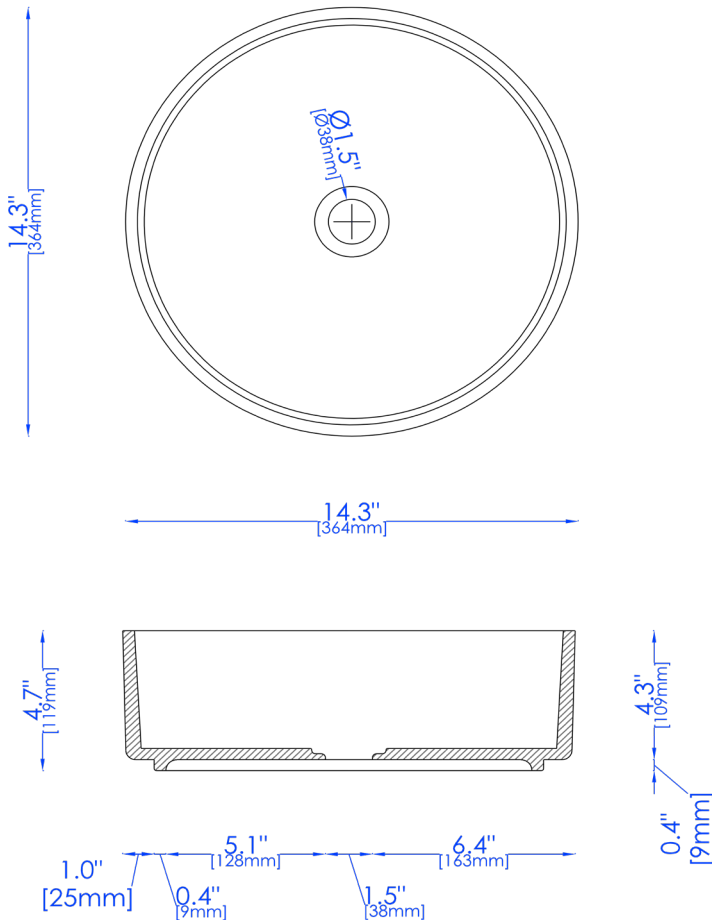

SPECIFICATION ARI CIRCULAR VESSEL SINK

PRODUCT SKU	DMVS05MW Matte White DMVS05MB Matte Black
DIMENSIONS	14 3/8" Diameter x 4 7/10" H
MATERIAL	Vitreous China
DRAIN OPENING	1 1/2" Standard USA-Canada Drain Opening. No Overflow. Drain sold separately.
INSTALLATION	Above-Counter Installation
FEATURES	<ul style="list-style-type: none"> Smooth non-porous surface, prevents from discoloration, fading with antimicrobial properties. Easy to clean matte finish; Double fired for durability and stain resistance. Quality control approved in Canada.
WARRANTY	5-Year Limited Warranty. Visit www.dmbath.com for full details.

SPECIFICATION VARIANCE

Our products are handmade and hand finished to maintain close dimensional tolerances that may vary slightly; normally +/-1/8", occasionally more. In most cases, this slight variation does not affect installation, appearance or function. We recommend that you measure your actual product when it arrives before you rough-in cabinetry, countertop or plumbing. We can not be held responsible by the end user if this guideline is not followed. We reserve the right to make revisions without prior notice to product specifications. Please feel free to email us with any questions or comments.